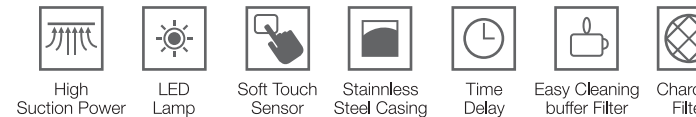

3-speed Power Control

Different power settings to best suit various styles of cooking and ensure optimum efficiency.

NEW SENZ SZ-CH128SH-B Invisible MultiHood - Mystery Black

Retail Price: EM: RM1799 WM: RM1599