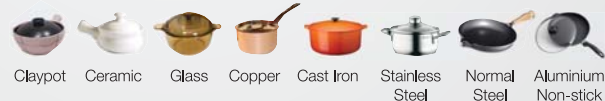

- Glass Panel : Germany SCHOTT CERANE
- Heating Element : Germany EGO
- Glass Size : 750mm x 420mm
- Function : Cook, stir-fry, steam, stew, barbeque, grille, simmer, roast
- Power Supply : 220 - 240V - 50 / 60Hz
- Standby Electricity : 2W
- Cooking Zone : 3
- Cooking Range : Left Zone (Induction): 0W - 2200W
Right Zone (Radiant): 0W - 2200W
• Inner Zone: 0W - 1000W • Outer Zone: 0W - 2200W
- Timer : 1440 minutes (24 hours) for left and right zone
- Heat Adjustment : 0 - 8 level (Induction Zone)
0 - 12 level (Ceramic Zone)
- Auto-Cut Off : 60 minutes
- Electronic overheating protection
- Free Standing or Built-in

Dimension

Suit for all cookware materials

SENZ SZ-RC210 MultiCooker

Retail Price: EM: RM2299 WM: RM2099

- Glass Panel : Germany SCHOTT CERANE
- Heating Element : Germany EGO
- Glass Size : 690mm x 420mm
- Function : Cook, stir-fry, steam, stew, barbeque, grille, simmer, roast
- Power Supply : 220 - 240V - 50 / 60Hz
- Standby Electricity : 4W
- Cooking Zone : 4
- Cooking Range : Left and Right Zone: 0W - 2200W, Inner Zone: 0W - 1000W, Outer Zone: 0W - 2200W
- Timer : 480 minutes (8 hours)
- Heat Adjustment : 0 - 9 level
- Casing : Conceal casing
- Button Design : Touch button
- Auto-Cut Off : 60 minutes
- Electronic overheating protection
- Free Standing or Built-in

Dimension

Suit for all cookware materials

Installation fees is NOT included for all the price stated above & price is subject to change without prior notice

HOT

SENZ SZ-RC110 Single MultiCooker

Retail Price: EM: RM1499 WM: RM1299