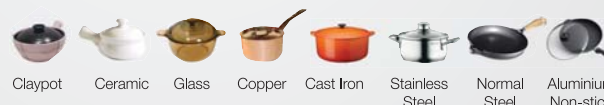

Suit for all cookware materials