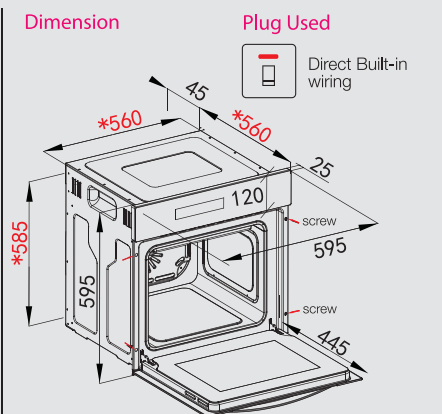

SENZ MULTIOVEN, YOUR SAVVY KITCHEN HELPER

MULTIFUNCTION CONVENIENCE

Defrost Mode to easily thaw frozen food in minutes

Top Grilling to brown food at the end of cooking

Top Heating Plus Fan for reheating and keeping food warm

Lower Heating Plus Fan ideal for cooking food at high temperature like pizza and large portion of meat

Lower Heating for slow cooking, warming up food and creating crispy finishing

Grill Plus Base Heat to produce crispy food surface

Bake Function for cakes and tarts

Rotisserie Grill to retain the moisture in food when roasting steak, veal, spare ribs, hamburger, etc.

TIME SAVING

Multi-Cooking Mode to cook various food at the same time. Great for lasagna, roast chicken and potatoes, etc.

Fast Cooking Mode for prepacked / precooked food

ENERGY SAVING

Convection Mode with exceptional heat distribution and reduced energy consumption

Remarks: There will be a variance of $\pm 20^{\circ}\text{C}$ from the temperature set during operation

ENJOY THE FINE TASTES OF MODERN LIVING

It doesn't take a masterchef to prepare the juiciest prime cut or the most delectable desert. Just leave the cooking to the savvy SENZ MultiOven. Whatever your cooking requires – defrost, reheat, regular grill or Rotisserie grill, bake, convection or even multiple cooking at the same time, your creation always comes out with a perfect 10 for taste and presentation.

NEW SENZ SZ-OV707-7F Premium Black MultiOven

RP: EM: RM2199 WM: RM1999 PWP: EM: RM1699* WM: RM1499*