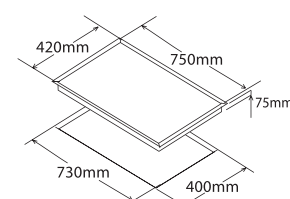

FEATURED PRODUCT **SENZ SZ-RC220 MultiCooker**

Retail Price: **EM: RM2699 WM: RM2499**

- Glass Panel : Germany SCHOTT CERAN®
- Heating Element : Germany EGO
- Glass Size : 690mm x 420mm
- Function : Cook, stir-fry, steam, stew, barbeque, grille, simmer, roast
- Power Supply : 220 - 240V - 50 / 60Hz
- Standby Electricity : 4W
- Cooking Zone : 4
- Cooking Range : Left and Right Zone: 0W - 2200W, Inner Zone: 0W - 1000W, Outer Zone: 0W - 2200W
- Timer : 1440 minutes (24 hours)
- Heat Adjustment : 0 - 12 level
- Casing : Conceal casing
- Button Design : Touch button
- Auto-Cut Off : 60 minutes
- Electronic overheating protection
- Free Standing or Built-in

Product Features:

- Highest cooking of up to Power 12, reach up to 574°C within 10 minutes
- Hourly electric consumption as low as RM 0.20 per hour*

Suit for all cookware materials

Dimension

Plug Used

LATEST TECHNOLOGY **SENZ SZ-RC288i Trio Zone MultiCooker**

Retail Price: **EM: RM3199 WM: RM2999**

- Glass Panel : Germany SCHOTT CERAN®
- Heating Element : Germany EGO
- Glass Size : 750mm x 420mm
- Function : Cook, stir-fry, steam, stew, barbeque, grille, simmer, roast
- Power Supply : 220 - 240V - 50 / 60Hz
- Standby Electricity : 4W
- Cooking Zone : 6
- Cooking Range : Left and Right Zone: 0W - 2300W, Inner Zone: 0W - 800W, Middle Zone: 0W - 1600W, Outer Zone: 0W - 2300W
- Timer : 1440 minutes (24 hours)
- Heat Adjustment : 0-13 level, Pre-set heat level: Low, Medium, High
- Casing : Conceal and physical separation casing
- Button Design : Special luminous touch button
- Auto-Cut Off : 60 minutes
- Electronic overheating protection
- Free Standing or Built-in

Suit for all cookware materials

Dimension

Plug Used

Remarks: When 'E1' appeared, it mean the supply voltage was either too high (over 240V) or too low (below 220V). In this stage all the functions will be disable except for 'ON / OFF' button.