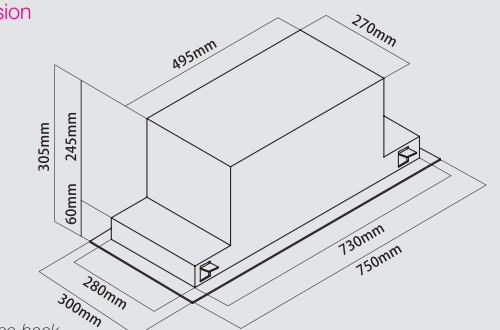

Dimension

Remarks: Kitchen cabinet board thickness cannot exceed 18mm in order to install this invisible hood
Remarks: For recycle mode, please ensure there is enough capacity in the cabinet for air to flow as air that release back by the hood might cause the cabinet door to vibrate during operation. You may consult our authorized dealers or customer service for further clarification.

*Installation fees is NOT included for all the price stated above & price is subject to change without prior notice