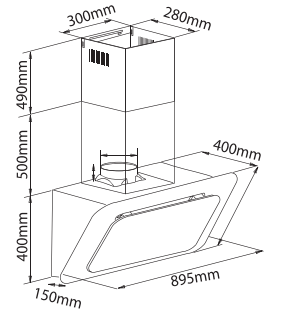

Dimensions

Installation fees is NOT included for all the price stated above & price is subject to change without prior notice

- Elegant and stylish design with 6mm WHITE tempered glass which makes it very easy to clean
- Suction power: 1300 m3/h
- Washable 6 layers aluminum filters and oil cup
- Side button design with enhance easy operation
- Modern and stylish touch control design with easy operation and with timer functions
- Exhaust / recirculation option
- Twin carbon filter
- 3 speeds power
- 3 meters aluminum hose
- Stainless Steel wall cap
- LED lights
- Hose dimension: 160mm
- Recommended installation height from gas hob: 400mm ~ 500mm
- Recommended installation height from electric hob: 300mm ~ 450mm

Dimension

- Elegant and stylish design with 6mm black tempered glass which makes it very easy to clean
- Suction power: 1300 m3/h
- Washable 6 layers aluminum filters and oil cup
- Side button design with enhance easy operation
- Modern and stylish touch control design with easy operation and with timer functions
- Exhaust / recirculation option
- Twin carbon filter
- 3 speeds power
- 3 meters aluminum hose
- Stainless Steel wall cap
- LED lights
- Hose dimension: 160mm
- Recommended installation height from gas hob: 400mm ~ 500mm
- Recommended installation height from electric hob: 300mm ~ 450mm