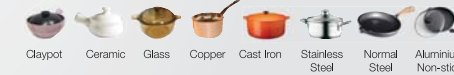

Suit for all cookware materials