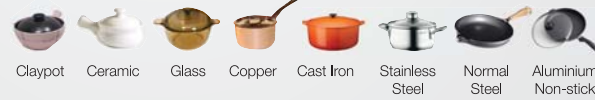

Suit for all cookware materials