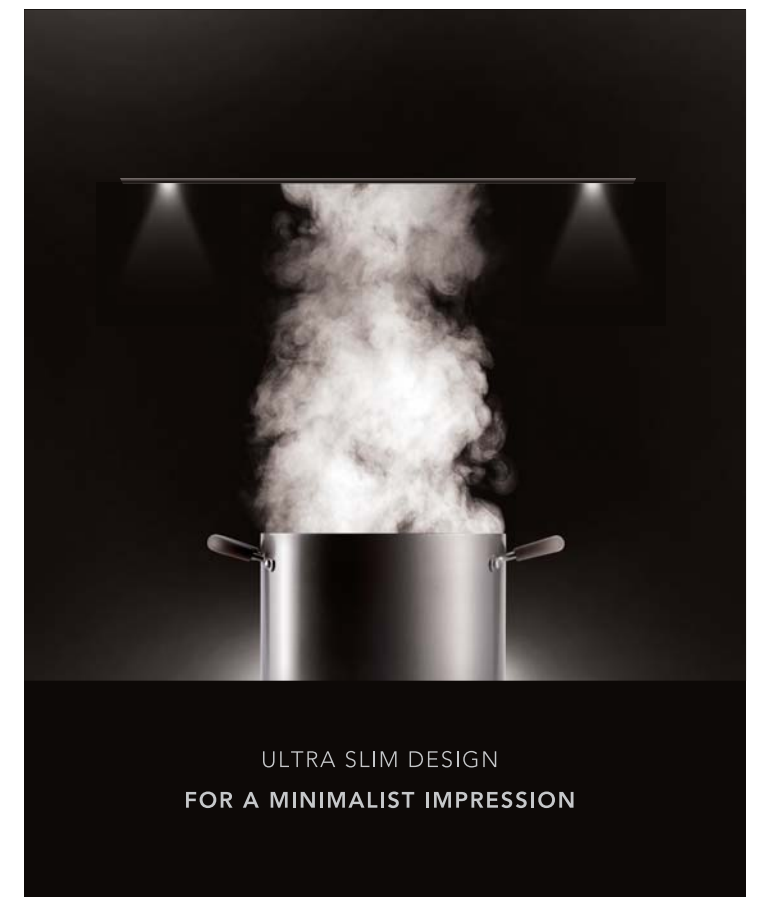

ULTRA SLIM DESIGN
FOR A MINIMALIST IMPRESSION