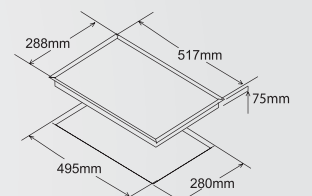

Dimension

Plug Used

Installation fees is NOT included for all the price stated above & price is subject to change without prior notice