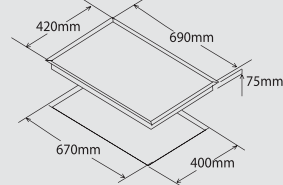

SENZ SZ-RI230i 2 in 1 Smart Cooker

Retail Price: EM: RM2899 WM: RM2699

- Glass Panel : Germany SCHOTT CERANE
- Heating Element : Germany EGO
- Glass Size : 750mm x 420mm
- Function : Cook, stir-fry, steam, stew, barbeque, grille, simmer, roast
- Power Supply : 220 - 240V - 50 / 60Hz
- Standby Electricity : 2W
- Cooking Zone : 3
- Cooking Range : Left Zone (Induction): 0W - 2200W
  Right Zone (Radiant): 0W - 2200W
  • Inner Zone: 0W - 1000W • Outer Zone: 0W - 2200W
- Timer : 1440 minutes (24 hours) for left and right zone
- Heat Adjustment : 0 - 8 level (Induction Zone)
  0 - 12 level (Ceramic Zone)
- Auto-Cut Off : 60 minutes
- Electronic overheating protection
- Free Standing or Built-in

Dimension

Suit for all cookware materials

SENZ SZ-RC210 MultiCooker

Retail Price: EM: RM2299 WM: RM2099

- Glass Panel : Germany SCHOTT CERANE
- Heating Element : Germany EGO
- Glass Size : 690mm x 420mm
- Function : Cook, stir-fry, steam, stew, barbeque, grille, simmer, roast
- Power Supply : 220 - 240V - 50 / 60Hz
- Standby Electricity : 4W
- Cooking Zone : 4
- Cooking Range : Left and Right Zone: 0W - 2200W, Inner Zone: 0W - 1000W, Outer Zone: 0W - 2200W
- Timer : 480 minutes (8 hours)
- Heat Adjustment : 0 - 9 level
- Casing : Conceal casing
- Button Design : Touch button
- Auto-Cut Off : 60 minutes
- Electronic overheating protection
- Free Standing or Built-in

Dimension

Suit for all cookware materials

Installation fees is NOT included for all the price stated above & price is subject to change without prior notice

HOT

SENZ SZ-RC110 Single MultiCooker

Retail Price: EM: RM1499 WM: RM1299