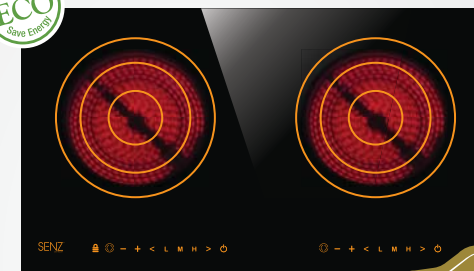

Retail Price: **EM: RM2699 WM: RM2499**

- Glass Panel : Germany SCHOTT CERAN®
- Heating Element : Germany EGO
- Glass Size : 690mm x 420mm
- Function : Cook, stir-fry, steam, stew, barbeque, grille, simmer, roast
- Power Supply : 220 - 240V - 50 / 60Hz
- Standby Electricity : 4W
- Cooking Zone : 4
- Cooking Range : Left and Right Zone: 0W - 2200W, Inner Zone: 0W - 1000W, Outer Zone: 0W - 2200W
- Timer : 1440 minutes (24 hours)
- Heat Adjustment : 0 - 12 level
- Casing : Conceal casing
- Button Design : Touch button
- Auto-Cut Off : 60 minutes
- Electronic overheating protection
- Free Standing or Built-in

Product Features:

- Highest cooking of up to Power 12, reach up to 574°C within 10 minutes
- Hourly electric consumption as low as RM 0.20 per hour*

Suit for all cookware materials

Dimension

Plug Used

LATEST TECHNOLOGY **SENZ SZ-RC288i Trio Zone MultiCooker**

Retail Price: **EM: RM3199 WM: RM2999**

- Glass Panel : Germany SCHOTT CERAN®
- Heating Element : Germany EGO
- Glass Size : 750mm x 420mm
- Function : Cook, stir-fry, steam, stew, barbeque, grille, simmer, roast
- Power Supply : 220 - 240V - 50 / 60Hz
- Standby Electricity : 4W
- Cooking Zone : 6
- Cooking Range : Left and Right Zone: 0W - 2300W, Inner Zone: 0W - 800W, Middle Zone: 0W - 1600W, Outer Zone: 0W - 2300W
- Timer : 1440 minutes (24 hours)
- Heat Adjustment : 0-13 level, Pre-set heat level: Low, Medium, High
- Casing : Conceal and physical separation casing
- Button Design : Special luminous touch button
- Auto-Cut Off : 60 minutes
- Electronic overheating protection
- Free Standing or Built-in