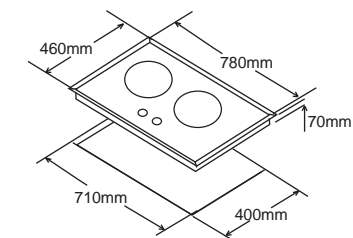

Product Dimensions:

WARNING: The stipulated gas cooker pressure is 2800 kPa. Used of gas regulator that will adjust the gas pressure that exceed our stipulated gas pressure, may result in shooting flame that is very dangerous and may cause unwanted accident. Product warranty will be null & void should we discover the usage of this type of gas regulator.

Remarks: Both ignition pins will light up when either knob is pressed, but gas supply for each burner is separated so flame will only be ignited on the burner that has been turned on. Installation fees is NOT included for all the price stated above & price is subject to change without prior notice