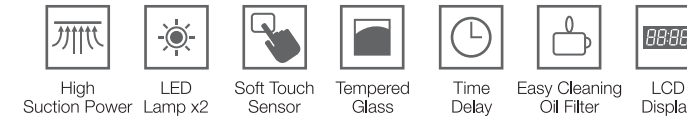

SENZ SZ-CH333 Angled Twin Motor MultiHood

Retail Price: EM: RM2799 WM: RM2599

- Elegant and stylish design with 6mm black tempered glass which makes it very easy to clean
- Power Boost Twin motor which offer extremely strong suction power which extracts more grease and fumes and with standalone motor operation
- Suction power: 1600 m3/h
- Metal oil cup which is 5 times bigger than traditional size
- Modern and stylish touch control design with easy operation and with timer functions
- Total 6 speeds power
- 3.6 meters aluminum hose (1.8 meters x 2pcs)
- Stainless steel wall cap
- LED lights
- Hose dimension: 175mm
- Recommended installation height from gas hob: 400mm ~ 500mm
- Recommended installation height from electric hob: 300mm ~ 450mm

SENZ SZ-CH666 Retractable Air Blocking Panel Angled Designer MultiHood

Retail Price: EM: RM2399 WM: RM2199

- Retractable glass panel for air blocking purpose to prevent oil & smoke from escaping thus greatly increase the suction power
- Stainless steel oil cup which is 5 times bigger
- Suction power: 1400 m3/h
- Special LED button design with enhance easy operation
- Preset motor speed mode, Low, Medium and High
- Stainless steel wall cap
- 3 meters aluminum hose
- Touch sensor with timer functions
- LED lights
- Hose dimension: 175mm
- Recommended installation height from gas hob: 400mm ~ 500mm
- Recommended installation height from electric hob: 300mm ~ 450mm

SENZ SZ-CH630B Removable Glass Panel Angled Designer MultiHood

Retail Price: EM: RM2299 WM: RM2099