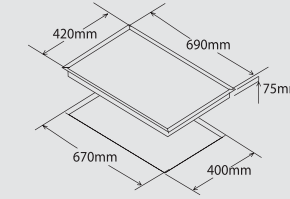

FEATURED PRODUCT **SENZ SZ-RC220 MultiCooker**

Retail Price: **EM: RM2699 WM: RM2499**

- Glass Panel : Germany SCHOTT CERAN®
- Heating Element : Germany EGO
- Glass Size : 690mm x 420mm
- Function : Cook, stir-fry, steam, stew, barbeque, grille, simmer, roast
- Power Supply : 220 - 240V - 50 / 60Hz
- Standby Electricity : 4W
- Cooking Zone : 4
- Cooking Range : Left and Right Zone: 0W - 2200W, Inner Zone: 0W - 1000W, Outer Zone: 0W - 2200W
- Timer : 1440 minutes (24 hours)
- Heat Adjustment : 0 - 12 level
- Casing : Conceal casing
- Button Design : Touch button
- Auto-Cut Off : 60 minutes
- Electronic overheating protection
- Free Standing or Built-in

Product Features:

- Highest cooking of up to Power 12, reach up to 574°C within 10 minutes
- Hourly electric consumption as low as RM 0.20 per hour*

Suit for all cookware materials

Dimension

Plug Used

LATEST TECHNOLOGY **SENZ SZ-RC288i Trio Zone MultiCooker**

Retail Price: **EM: RM3199 WM: RM2999**

- Glass Panel : Germany SCHOTT CERAN®
- Heating Element : Germany EGO
- Glass Size : 750mm x 420mm
- Function : Cook, stir-fry, steam, stew, barbeque, grille, simmer, roast
- Power Supply : 220 - 240V - 50 / 60Hz
- Standby Electricity : 4W
- Cooking Zone : 6
- Cooking Range : Left and Right Zone: 0W - 2300W, Inner Zone: 0W - 800W, Middle Zone: 0W - 1600W, Outer Zone: 0W - 2300W
- Timer : 1440 minutes (24 hours)
- Heat Adjustment : 0-13 level, Pre-set heat level: Low, Medium, High
- Casing : Conceal and physical separation casing
- Button Design : Special luminous touch button
- Auto-Cut Off : 60 minutes
- Electronic overheating protection
- Free Standing or Built-in

Suit for all cookware materials

Dimension

Plug Used

Remarks: When 'E1' appeared, it mean the supply voltage was either too high (over 240V) or too low (below 220V). In this stage all the functions will be disable except for 'ON / OFF' button.