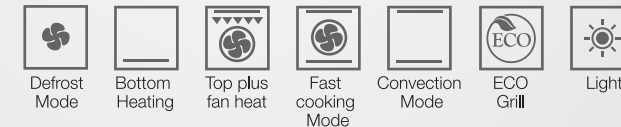

Remarks: There will be a variance of $\pm 20^{\circ}\text{C}$ from the temperature set during operation

*Purchase with Purchase (PWP) is applicable with purchase of MultiHood plus MultiCooker package only