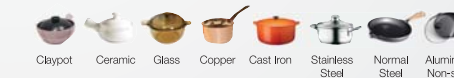

Suit for all cookware materials

Dimension

Plug Used

SENZ SZ-RC100 Single MultiCooker

Retail Price: EM: RM1299 WM: RM1099

- Glass Panel : Germany SCHOTT CERANE
- Heating Element : Germany EGO
- Glass Size : 404mm x 315mm
- Function : Cook, stir-fry, steam, stew, barbeque, grille, simmer, roast
- Power Supply : 220 - 240V - 50 / 60Hz
- Cooking Zone : 2
- Cooking Range : 0W - 2200W (Inner Zone: 0W - 1000W, Outer Zone: 0W - 2200W)
- Timer : 480 minutes (8 hours)
- Heat Adjustment : 0-9 level
- Casing : Conceal casing
- Button Design : Touch button
- Auto-Cut Off : 90 minutes
- Electronic overheating protection
- Free Standing or Built-in

Suit for all cookware materials

Dimension

Plug Used

SENZ SZ-VRC338 Vertical Double Ceramic Cooker

Retail Price: EM: RM1599 WM: RM1399

- Glass Panel : Heat resistance ceramic glass
- Button Design : Touch control system, LED display
- Function : Cook, stir-fry, steam, stew, barbeque, grille, simmer, roast
- Power Supply : 220 - 240V - 50 / 60Hz
- Standby Electricity : 2W
- Cooking Zone : 2
- Cooking Range : Top Zone: 1800W, Bottom Zone: 1200W
- Heat Adjustment : 1 - 9 level (Top zone)
1 to 6 level (Bottom zone)
- Timer : 99 minutes
- Auto-Cut Off : 120 minutes
- Electronic overheating protection
- Free Standing or Built-in
- Product Features:
 - Vertical design suitable for island or open kitchen concept

Suit for all cookware materials

Dimension

Plug Used

Installation fees is NOT included for all the price stated above & price is subject to change without prior notice

SENZ SZ-GS388
Tri-Ringz Twin Burner Gas Stove

1st

First in Malaysia

Triple Rings For Three Times The Control

The SENZ Tri-Ringz Gas Hob features triple ring burners where each ring's flame is adjustable and controllable on its own. You can decide the heat intensity and amount of rings needed based on your chosen cookware, cooking method & what you're cooking. Truly elevating your cooking experience!