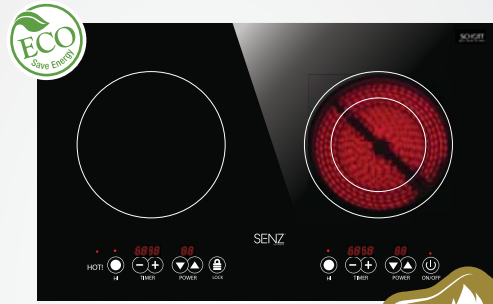

Suit for all cookware materials

Dimension

Plug Used

FEATURED PRODUCT **SENZ SZ-RI320 2 in 1 Smart Cooker**

Retail Price: **EM: RM1899 WM: RM1699**

- Glass Panel : Heat resistance ceramic glass
- Button Design : Touch control system, LED display
- Function : Induction + Hi-Light Cooker
Cook, stir-fry, steam, stew, barbeque, grille, simmer, roast
- Power Supply : 220 - 240V - 50 / 60Hz
- Standby Electricity : 2W
- Cooking Zone : 2
- Cooking Range : Total Power 2800W, Highest 2000W
- Timer : 480 minutes (8 hours)
- Auto-Cut Off : 60 minutes
- Electronic overheating protection
- Free Standing or Built-in

- Glass Panel : Germany SCHOTT CERANE
- Heating Element : Germany EGO
- Glass Size : 750mm x 420mm
- Function : Cook, stir-fry, steam, stew, barbeque, grille, simmer, roast
- Power Supply : 220 - 240V - 50 / 60Hz
- Standby Electricity : 2W
- Cooking Zone : 3
- Cooking Range : Left Zone (Induction): 0W - 2200W
Right Zone (Radiant): 0W - 2200W
• Inner Zone: 0W - 1000W • Outer Zone: 0W - 2200W
- Timer : 1440 minutes (24 hours) for left and right zone
- Heat Adjustment : 0 - 8 level (Induction Zone)
0 - 12 level (Ceramic Zone)
- Auto-Cut Off : 60 minutes
- Electronic overheating protection
- Free Standing or Built-in

Dimension

Suit for all cookware materials

SENZ SZ-RC210 MultiCooker

Retail Price: EM: RM2299 WM: RM2099

- Glass Panel : Germany SCHOTT CERANE
- Heating Element : Germany EGO
- Glass Size : 690mm x 420mm
- Function : Cook, stir-fry, steam, stew, barbeque, grille, simmer, roast
- Power Supply : 220 - 240V - 50 / 60Hz
- Standby Electricity : 4W
- Cooking Zone : 4
- Cooking Range : Left and Right Zone: 0W - 2200W, Inner Zone: 0W - 1000W, Outer Zone: 0W - 2200W
- Timer : 480 minutes (8 hours)
- Heat Adjustment : 0 - 9 level
- Casing : Conceal casing
- Button Design : Touch button
- Auto-Cut Off : 60 minutes
- Electronic overheating protection
- Free Standing or Built-in