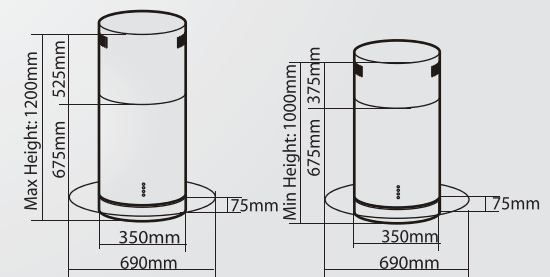

Dimension

*Installation fees is NOT included for all the price stated above & price is subject to change without prior notice

Installation fees is NOT included for all the price stated above & price is subject to change without prior notice