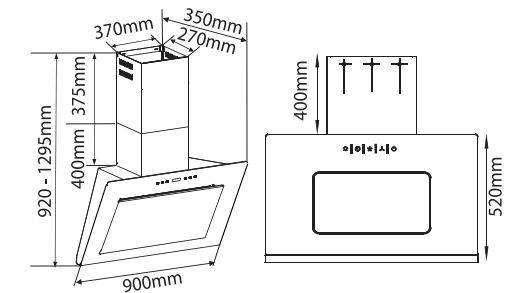

Dimensions

Installation fees is NOT included for all the price stated above & price is subject to change without prior notice

- Elegant and stylish design with 6mm WHITE tempered glass which makes it very easy to clean
- Suction power: 1300 m3/h
- Washable 6 layers aluminum filters and oil cup
- Side button design with enhance easy operation
- Modern and stylish touch control design with easy operation and with timer functions
- Exhaust / recirculation option
- Twin carbon filter
- 3 speeds power
- 3 meters aluminum hose
- Stainless Steel wall cap
- LED lights
- Hose dimension: 160mm
- Recommended installation height from gas hob: 400mm ~ 500mm
- Recommended installation height from electric hob: 300mm ~ 450mm

- Retractable glass panel for air blocking purpose to prevent oil & smoke from escaping thus greatly increase the suction power
- Stainless steel oil cup which is 5 times bigger
- Suction power: 1400 m3/h
- Special LED button design with enhance easy operation
- Preset motor speed mode, Low, Medium and High
- Stainless steel wall cap
- 3 meters aluminum hose
- Touch sensor with timer functions
- LED lights
- Hose dimension: 175mm
- Recommended installation height from gas hob: 400mm ~ 500mm
- Recommended installation height from electric hob: 300mm ~ 450mm

Automatic Air Blocking Panel

Stainless Steel Buffer Filter

Dimension

SENZ SZ-CH630B Removable Glass Panel Angled Designer MultiHood

Retail Price: EM: RM2299 WM: RM2099

- Sleek and modern design with 6mm black tempered glass which makes it very easy to clean
- Suction power: 1400 m3/h
- Removable front panel for DIY motor cleaning and easy cleaning
- Side button design with enhance easy operation
- Metal oil cup which is 5 times bigger than traditional size
- 3 meters aluminum hose
- Aluminum wall cap
- LED lights
- Hose dimension: 165mm
- Recommended installation height from gas hob: 400mm ~ 500mm
- Recommended installation height from electric hob: 300mm ~ 450mm