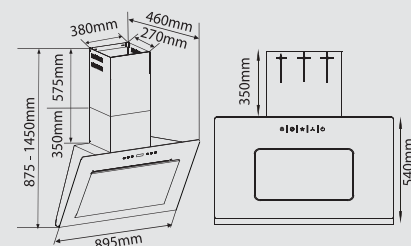

SENZ SZ-CH333 Angled Twin Motor MultiHood

Retail Price: EM: RM2799 WM: RM2599

- Elegant and stylish design with 6mm black tempered glass which makes it very easy to clean
- Power Boost Twin motor which offer extremely strong suction power which extracts more grease and fumes and with standalone motor operation
- Suction power: 1600 m3/h
- Metal oil cup which is 5 times bigger than traditional size
- Modern and stylish touch control design with easy operation and with timer functions
- Total 6 speeds power
- 3.6 meters aluminum hose (1.8 meters x 2pcs)
- Stainless steel wall cap
- LED lights
- Hose dimension: 175mm
- Recommended installation height from gas hob: 400mm ~ 500mm
- Recommended installation height from electric hob: 300mm ~ 450mm

SENZ SZ-CH666 Retractable Air Blocking Panel Angled Designer MultiHood

Retail Price: EM: RM2399 WM: RM2199

- Retractable glass panel for air blocking purpose to prevent oil & smoke from escaping thus greatly increase the suction power
- Stainless steel oil cup which is 5 times bigger
- Suction power: 1400 m3/h
- Special LED button design with enhance easy operation
- Preset motor speed mode, Low, Medium and High
- Stainless steel wall cap
- 3 meters aluminum hose
- Touch sensor with timer functions
- LED lights
- Hose dimension: 175mm
- Recommended installation height from gas hob: 400mm ~ 500mm
- Recommended installation height from electric hob: 300mm ~ 450mm

SENZ SZ-CH630B Removable Glass Panel Angled Designer MultiHood

Retail Price: EM: RM2299 WM: RM2099