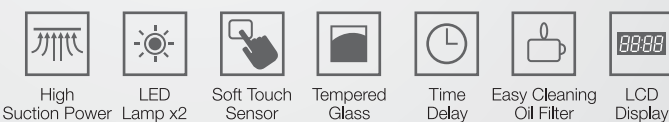

SENZ SZ-CH333 Angled Twin Motor MultiHood

Retail Price: EM: RM2799 WM: RM2599

- Elegant and stylish design with 6mm black tempered glass which makes it very easy to clean
- Power Boost Twin motor which offer extremely strong suction power which extracts more grease and fumes and with standalone motor operation
- Suction power: 1600 m3/h
- Metal oil cup which is 5 times bigger than traditional size
- Modern and stylish touch control design with easy operation and with timer functions
- Total 6 speeds power
- 3.6 meters aluminum hose (1.8 meters x 2pcs)
- Stainless steel wall cap
- LED lights
- Hose dimension: 175mm
- Recommended installation height from gas hob: 400mm ~ 500mm
- Recommended installation height from electric hob: 300mm ~ 450mm

SENZ SZ-CH666 Retractable Air Blocking Panel Angled Designer MultiHood

Retail Price: EM: RM2399 WM: RM2199

- Retractable glass panel for air blocking purpose to prevent oil & smoke from escaping thus greatly increase the suction power
- Stainless steel oil cup which is 5 times bigger
- Suction power: 1400 m3/h
- Special LED button design with enhance easy operation
- Preset motor speed mode, Low, Medium and High
- Stainless steel wall cap
- 3 meters aluminum hose
- Touch sensor with timer functions
- LED lights
- Hose dimension: 175mm
- Recommended installation height from gas hob: 400mm ~ 500mm
- Recommended installation height from electric hob: 300mm ~ 450mm

SENZ SZ-CH630B Removable Glass Panel Angled Designer MultiHood

Retail Price: EM: RM2299 WM: RM2099