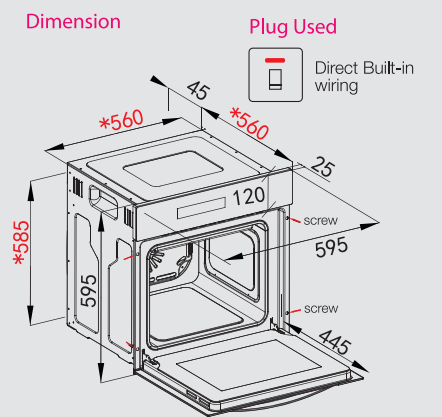

SENZ MULTIOVEN, YOUR SAVVY KITCHEN HELPER

MULTIFUNCTION CONVENIENCE

Defrost Mode to easily thaw frozen food in minutes

Top Grilling to brown food at the end of cooking

Top Heating Plus Fan for reheating and keeping food warm

Lower Heating Plus Fan ideal for cooking food at high temperature like pizza and large portion of meat

Lower Heating for slow cooking, warming up food and creating crispy finishing

Grill Plus Base Heat to produce crispy food surface

Bake Function for cakes and tarts

Rotisserie Grill to retain the moisture in food when roasting steak, veal, spare ribs, hamburger, etc.

TIME SAVING

Multi-Cooking Mode to cook various food at the same time. Great for lasagna, roast chicken and potatoes, etc.

Fast Cooking Mode for prepacked / precooked food

ENERGY SAVING

Convection Mode with exceptional heat distribution and reduced energy consumption

Remarks: There will be a variance of $\pm 20^{\circ}\text{C}$ from the temperature set during operation

ENJOY THE FINE TASTES OF MODERN LIVING

It doesn't take a masterchef to prepare the juiciest prime cut or the most delectable desert. Just leave the cooking to the savvy SENZ MultiOven. Whatever your cooking requires – defrost, reheat, regular grill or Rotisserie grill, bake, convection or even multiple cooking at the same time, your creation always comes out with a perfect 10 for taste and presentation.

NEW SENZ SZ-OV707-7F Premium Black MultiOven

RP: EM: RM2199 WM: RM1999 PWP: EM: RM1699* WM: RM1499*