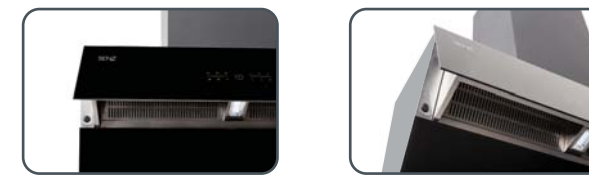

- Retractable glass panel for air blocking purpose to prevent oil & smoke from escaping thus greatly increase the suction power
- Stainless steel oil cup which is 5 times bigger
- Suction power: 1400 m3/h
- Special LED button design with enhance easy operation
- Preset motor speed mode, Low, Medium and High
- Stainless steel wall cap
- 3 meters aluminum hose
- Touch sensor with timer functions
- LED lights
- Hose dimension: 175mm
- Recommended installation height from gas hob: 400mm ~ 500mm
- Recommended installation height from electric hob: 300mm ~ 450mm