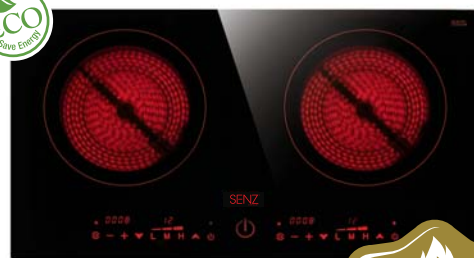

Retail Price: **EM: RM3199 WM: RM2999**

- Glass Panel : Germany SCHOTT CERAN®
- Heating Element : Germany EGO
- Glass Size : 750mm x 420mm
- Function : Cook, stir-fry, steam, stew, barbeque, grille, simmer, roast
- Power Supply : 220 - 240V - 50 / 60Hz
- Standby Electricity : 4W
- Cooking Zone : 6
- Cooking Range : Left and Right Zone: 0W - 2300W, Inner Zone: 0W - 800W, Middle Zone: 0W - 1600W, Outer Zone: 0W - 2300W
- Timer : 1440 minutes (24 hours)
- Heat Adjustment : 0-13 level, Pre-set heat level: Low, Medium, High
- Casing : Conceal and physical separation casing
- Button Design : Special luminous touch button
- Auto-Cut Off : 60 minutes
- Electronic overheating protection
- Free Standing or Built-in

Suit for all cookware materials

Dimension

Plug Used

Remarks: When 'E1' appeared, it mean the supply voltage was either too high (over 240V) or too low (below 220V). In this stage all the functions will be disable except for 'ON / OFF' button.

FEATURED PRODUCT **SENZ SZ-RC220i MultiCooker**

Retail Price: **EM: RM2899 WM: RM2699**

- Glass Panel : Germany SCHOTT CERAN®
- Heating Element : Germany EGO
- Glass Size : 750mm x 420mm
- Function : Cook, stir-fry, steam, stew, barbeque, grille, simmer, roast
- Power Supply : 220 - 240V - 50 / 60Hz
- Standby Electricity : 4W
- Cooking Zone : 4
- Cooking Range : Left and Right Zone: 0W - 2200W, Inner Zone: 0W - 1000W, Outer Zone: 0W - 2200W
- Timer : 1440 minutes (24 hours)
- Heat Adjustment : Pre-set heat level: Low, Medium, High (0-12 level)
- Casing : Conceal and physical separation casing
- Button Design : Special luminous touch button
- Auto-Cut Off : 60 minutes
- Electronic overheating protection
- Free Standing or Built-in