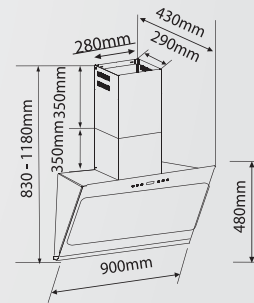

Dimension

- Premium black stainless steel casing
- Water auto clean function
- Suction power: 1400 m3/h
- Washable aluminum buffer filter
- Touch control with timer functions
- 3 speed powers
- 3-metre aluminum hose
- Aluminum wall cap
- Hose dimension: 160mm
- Installation: 750mm from gas & electric hob