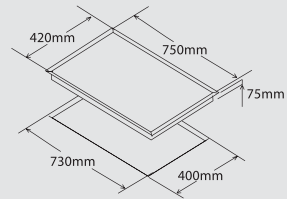

SENZ SZ-RI230i 2 in 1 Smart Cooker

Retail Price: EM: RM2899 WM: RM2699

- Glass Panel : Germany SCHOTT CERANE
- Heating Element : Germany EGO
- Glass Size : 750mm x 420mm
- Function : Cook, stir-fry, steam, stew, barbeque, grille, simmer, roast
- Power Supply : 220 - 240V - 50 / 60Hz
- Standby Electricity : 2W
- Cooking Zone : 3
- Cooking Range : Left Zone (Induction): 0W - 2200W
  Right Zone (Radiant): 0W - 2200W
  • Inner Zone: 0W - 1000W • Outer Zone: 0W - 2200W
- Timer : 1440 minutes (24 hours) for left and right zone
- Heat Adjustment : 0 - 8 level (Induction Zone)
  0 - 12 level (Ceramic Zone)
- Auto-Cut Off : 60 minutes
- Electronic overheating protection
- Free Standing or Built-in

Dimension

Suit for all cookware materials

SENZ SZ-RC210 MultiCooker

Retail Price: EM: RM2299 WM: RM2099

- Glass Panel : Germany SCHOTT CERANE
- Heating Element : Germany EGO
- Glass Size : 690mm x 420mm
- Function : Cook, stir-fry, steam, stew, barbeque, grille, simmer, roast
- Power Supply : 220 - 240V - 50 / 60Hz
- Standby Electricity : 4W
- Cooking Zone : 4
- Cooking Range : Left and Right Zone: 0W - 2200W, Inner Zone: 0W - 1000W, Outer Zone: 0W - 2200W
- Timer : 480 minutes (8 hours)
- Heat Adjustment : 0 - 9 level
- Casing : Conceal casing
- Button Design : Touch button
- Auto-Cut Off : 60 minutes
- Electronic overheating protection
- Free Standing or Built-in

Dimension

Suit for all cookware materials

Installation fees is NOT included for all the price stated above & price is subject to change without prior notice

HOT

SENZ SZ-RC110 Single MultiCooker

Retail Price: EM: RM1499 WM: RM1299