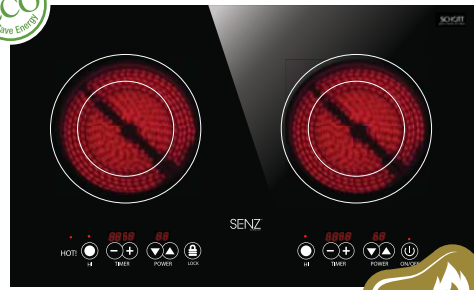

Retail Price: **EM: RM2699 WM: RM2499**

- Glass Panel : Germany SCHOTT CERAN®
- Heating Element : Germany EGO
- Glass Size : 690mm x 420mm
- Function : Cook, stir-fry, steam, stew, barbeque, grille, simmer, roast
- Power Supply : 220 - 240V - 50 / 60Hz
- Standby Electricity : 4W
- Cooking Zone : 4
- Cooking Range : Left and Right Zone: 0W - 2200W, Inner Zone: 0W - 1000W, Outer Zone: 0W - 2200W
- Timer : 1440 minutes (24 hours)
- Heat Adjustment : 0 - 12 level
- Casing : Conceal casing
- Button Design : Touch button
- Auto-Cut Off : 60 minutes
- Electronic overheating protection
- Free Standing or Built-in