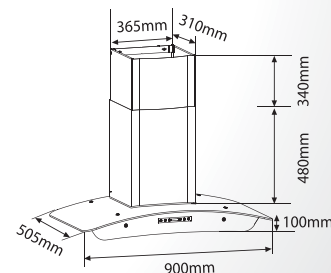

Dimensions

Installation fees is NOT included for all the price stated above & price is subject to change without prior notice

- Elegant and stylish design with 6mm WHITE tempered glass which makes it very easy to clean
- Suction power: 1300 m3/h
- Washable 6 layers aluminum filters and oil cup
- Side button design with enhance easy operation
- Modern and stylish touch control design with easy operation and with timer functions
- Exhaust / recirculation option
- Twin carbon filter
- 3 speeds power
- 3 meters aluminum hose
- Stainless Steel wall cap
- LED lights
- Hose dimension: 160mm
- Recommended installation height from gas hob: 400mm ~ 500mm
- Recommended installation height from electric hob: 300mm ~ 450mm

Dimension

- Elegant and stylish design with 6mm black tempered glass which makes it very easy to clean
- Suction power: 1300 m3/h
- Washable 6 layers aluminum filters and oil cup
- Side button design with enhance easy operation
- Modern and stylish touch control design with easy operation and with timer functions
- Exhaust / recirculation option
- Twin carbon filter
- 3 speeds power
- 3 meters aluminum hose
- Stainless Steel wall cap
- LED lights
- Hose dimension: 160mm
- Recommended installation height from gas hob: 400mm ~ 500mm
- Recommended installation height from electric hob: 300mm ~ 450mm