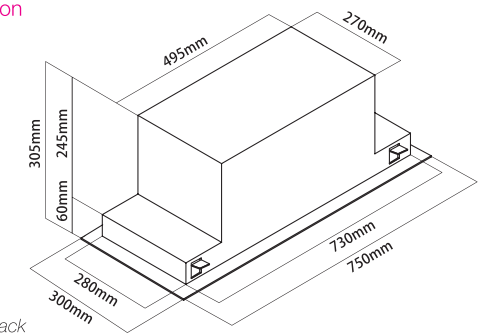

Dimension

Remarks: Kitchen cabinet board thickness cannot exceed 18mm in order to install this invisible hood
Remarks: For recycle mode, please ensure there is enough capacity in the cabinet for air to flow as air that release back by the hood might cause the cabinet door to vibrate during operation. You may consult our authorized dealers or customer service for further clarification.

NEW SENZ SZ-CH128SH-W Invisible MultiHood - Crystal White

Retail Price: EM: RM1899 WM: RM1699