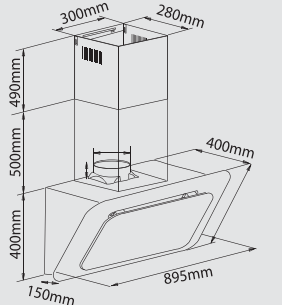

Dimension

Installation fees is NOT included for all the price stated above & price is subject to change without prior notice