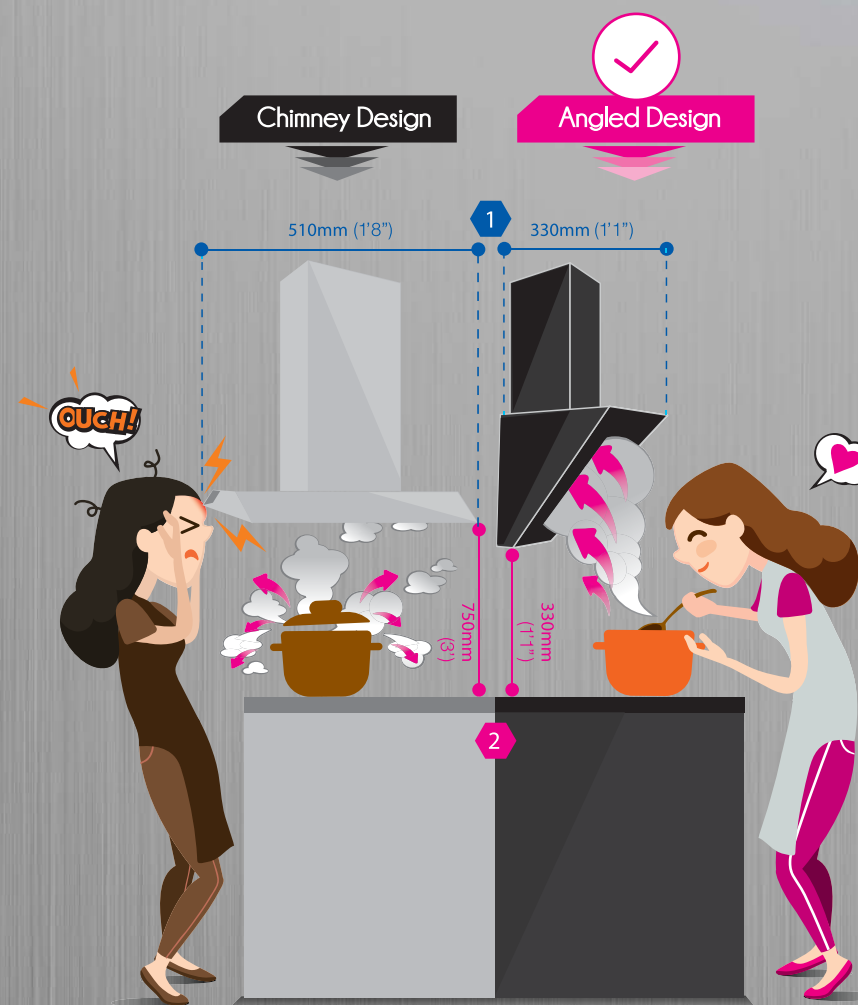

Here's why:

1. 1 The height of the installation for the SENZ Angled Design MultiHood is only 300mm! Its angled design significantly **reduces the possibility of head collisions with the cooker hood** as its depth is only around 330mm!
2. 2 The suction process will be much **more effective** as the distance between the cooker hood and the stove is only 300mm, allowing harmful substances produced by cooking fumes to be eliminated faster.