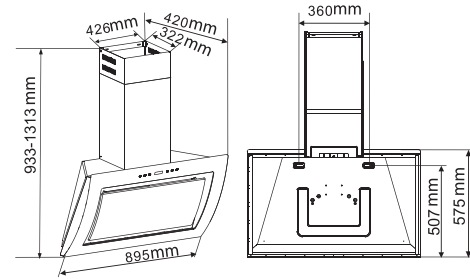

SENZ SZ-CH333 Angled Twin Motor MultiHood

Retail Price: EM: RM2799 WM: RM2599

- Elegant and stylish design with 6mm black tempered glass which makes it very easy to clean
- Power Boost Twin motor which offer extremely strong suction power which extracts more grease and fumes and with standalone motor operation
- Suction power: 1600 m3/h
- Metal oil cup which is 5 times bigger than traditional size
- Modern and stylish touch control design with easy operation and with timer functions
- Total 6 speeds power
- 3.6 meters aluminum hose (1.8 meters x 2pcs)
- Stainless steel wall cap
- LED lights
- Hose dimension: 175mm
- Recommended installation height from gas hob: 400mm ~ 500mm
- Recommended installation height from electric hob: 300mm ~ 450mm

Dimension

SENZ SZ-CH666 Retractable Air Blocking Panel Angled Designer MultiHood

Retail Price: EM: RM2399 WM: RM2199

- Retractable glass panel for air blocking purpose to prevent oil & smoke from escaping thus greatly increase the suction power
- Stainless steel oil cup which is 5 times bigger
- Suction power: 1400 m3/h
- Special LED button design with enhance easy operation
- Preset motor speed mode, Low, Medium and High
- Stainless steel wall cap
- 3 meters aluminum hose
- Touch sensor with timer functions
- LED lights
- Hose dimension: 175mm
- Recommended installation height from gas hob: 400mm ~ 500mm
- Recommended installation height from electric hob: 300mm ~ 450mm

SENZ SZ-CH630B Removable Glass Panel Angled Designer MultiHood

Retail Price: EM: RM2299 WM: RM2099