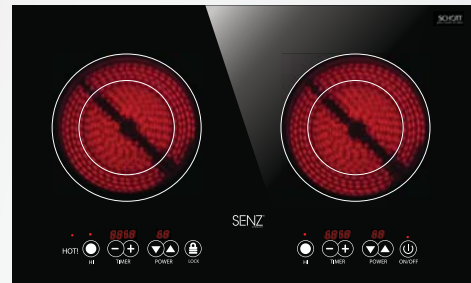

- Glass Panel : Germany SCHOTT CERANE
- Heating Element : Germany EGO
- Glass Size : 750mm x 420mm
- Function : Cook, stir-fry, steam, stew, barbeque, grille, simmer, roast
- Power Supply : 220 - 240V - 50 / 60Hz
- Standby Electricity : 2W
- Cooking Zone : 3
- Cooking Range : Left Zone (Induction): 0W - 2200W
Right Zone (Radiant): 0W - 2200W
• Inner Zone: 0W - 1000W • Outer Zone: 0W - 2200W
- Timer : 1440 minutes (24 hours) for left and right zone
- Heat Adjustment : 0 - 8 level (Induction Zone)
0 - 12 level (Ceramic Zone)
- Auto-Cut Off : 60 minutes
- Electronic overheating protection
- Free Standing or Built-in

Dimension

Suit for all cookware materials

SENZ SZ-RC210 MultiCooker

Retail Price: EM: RM2299 WM: RM2099

- Glass Panel : Germany SCHOTT CERANE
- Heating Element : Germany EGO
- Glass Size : 690mm x 420mm
- Function : Cook, stir-fry, steam, stew, barbeque, grille, simmer, roast
- Power Supply : 220 - 240V - 50 / 60Hz
- Standby Electricity : 4W
- Cooking Zone : 4
- Cooking Range : Left and Right Zone: 0W - 2200W, Inner Zone: 0W - 1000W, Outer Zone: 0W - 2200W
- Timer : 480 minutes (8 hours)
- Heat Adjustment : 0 - 9 level
- Casing : Conceal casing
- Button Design : Touch button
- Auto-Cut Off : 60 minutes
- Electronic overheating protection
- Free Standing or Built-in

- Glass Panel : Germany SCHOTT CERANE
- Heating Element : Germany EGO
- Glass Size : 404mm x 315mm
- Function : Cook, stir-fry, steam, stew, barbeque, grille, simmer, roast
- Power Supply : 220 - 240V - 50 / 60Hz
- Cooking Zone : 2
- Cooking Range : 0W - 2200W (Inner Zone: 0W - 1000W, Outer Zone: 0W - 2200W)
- Timer : 1440 minutes (24 hours)
- Heat Adjustment : 0 - 12 level
- Casing : Conceal casing
- Button Design : Touch button
- Auto-Cut Off : 90 minutes
- Electronic overheating protection
- Free Standing or Built-in