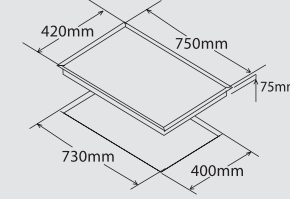

FEATURED PRODUCT **SENZ SZ-RC220 MultiCooker**

Retail Price: **EM: RM2699 WM: RM2499**

- Glass Panel : Germany SCHOTT CERAN®
- Heating Element : Germany EGO
- Glass Size : 690mm x 420mm
- Function : Cook, stir-fry, steam, stew, barbeque, grille, simmer, roast
- Power Supply : 220 - 240V - 50 / 60Hz
- Standby Electricity : 4W
- Cooking Zone : 4
- Cooking Range : Left and Right Zone: 0W - 2200W, Inner Zone: 0W - 1000W, Outer Zone: 0W - 2200W
- Timer : 1440 minutes (24 hours)
- Heat Adjustment : 0 - 12 level
- Casing : Conceal casing
- Button Design : Touch button
- Auto-Cut Off : 60 minutes
- Electronic overheating protection
- Free Standing or Built-in

Product Features:

- Highest cooking of up to Power 12, reach up to 574°C within 10 minutes
- Hourly electric consumption as low as RM 0.20 per hour*

Suit for all cookware materials

Dimension

Plug Used

LATEST TECHNOLOGY **SENZ SZ-RC288i Trio Zone MultiCooker**

Retail Price: **EM: RM3199 WM: RM2999**

- Glass Panel : Germany SCHOTT CERAN®
- Heating Element : Germany EGO
- Glass Size : 750mm x 420mm
- Function : Cook, stir-fry, steam, stew, barbeque, grille, simmer, roast
- Power Supply : 220 - 240V - 50 / 60Hz
- Standby Electricity : 4W
- Cooking Zone : 6
- Cooking Range : Left and Right Zone: 0W - 2300W, Inner Zone: 0W - 800W, Middle Zone: 0W - 1600W, Outer Zone: 0W - 2300W
- Timer : 1440 minutes (24 hours)
- Heat Adjustment : 0-13 level, Pre-set heat level: Low, Medium, High
- Casing : Conceal and physical separation casing
- Button Design : Special luminous touch button
- Auto-Cut Off : 60 minutes
- Electronic overheating protection
- Free Standing or Built-in

Suit for all cookware materials

Dimension

Plug Used

Remarks: When 'E1' appeared, it mean the supply voltage was either too high (over 240V) or too low (below 220V). In this stage all the functions will be disable except for 'ON / OFF' button.