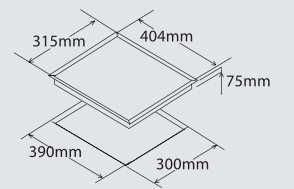

Dimension

Plug Used

SENZ SZ-RC100 Single MultiCooker

Retail Price: EM: RM1299 WM: RM1099