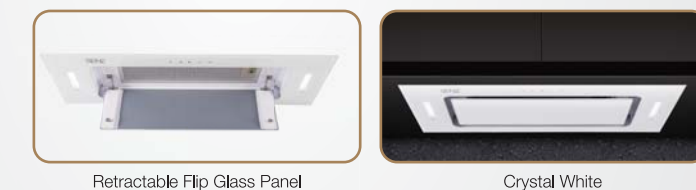

NEW SENZ SZ-CH128SH-W Invisible MultiHood - Crystal White

Retail Price: EM: RM1899 WM: RM1699

- Latest invisible concept & technology from Europe
- Elegant and stylish design with 6mm white tempered glass which makes it very easy to clean
- Suction power: 1200m³/h
- Washable 6 layers aluminum filter & oil cup
- Modern and stylish touch control design for easy operation
- Exhaust / Recirculation option
- Twin Carbon Filters
- 3 speeds power
- LED lights
- Recommended installation height: according to kitchen cabinet height