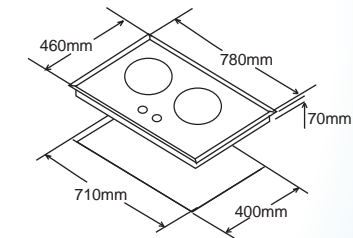

Product Dimensions:

WARNING: The stipulated gas cooker pressure is 2800 kPa. Used of gas regulator that will adjust the gas pressure that exceed our stipulated gas pressure, may result in shooting flame that is very dangerous and may cause unwanted accident. Product warranty will be null & void should we discover the usage of such gas regulator.

SENZ SZ-GS128i Made-in-Italy SABAF Twin Burner Gas Stove

Retail Price: EM: RM1,599 WM: RM1,399