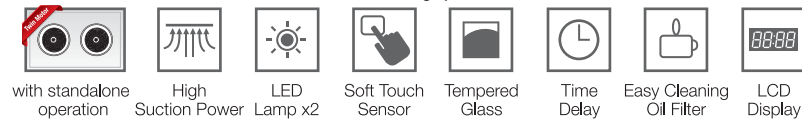

SENZ SZ-CH333 Angled Twin Motor MultiHood

Retail Price: EM: RM2799 WM: RM2599

- Elegant and stylish design with 6mm black tempered glass which makes it very easy to clean
- Power Boost Twin motor which offer extremely strong suction power which extracts more grease and fumes and with standalone motor operation
- Suction power: 1600 m3/h
- Metal oil cup which is 5 times bigger than traditional size
- Modern and stylish touch control design with easy operation and with timer functions
- Total 6 speeds power
- 3.6 meters aluminum hose (1.8 meters x 2pcs)
- Stainless steel wall cap
- LED lights
- Hose dimension: 175mm
- Recommended installation height from gas hob: 400mm ~ 500mm
- Recommended installation height from electric hob: 300mm ~ 450mm

SENZ SZ-CH666 Retractable Air Blocking Panel Angled Designer MultiHood

Retail Price: EM: RM2399 WM: RM2199

- Retractable glass panel for air blocking purpose to prevent oil & smoke from escaping thus greatly increase the suction power
- Stainless steel oil cup which is 5 times bigger
- Suction power: 1400 m3/h
- Special LED button design with enhance easy operation
- Preset motor speed mode, Low, Medium and High
- Stainless steel wall cap
- 3 meters aluminum hose
- Touch sensor with timer functions
- LED lights
- Hose dimension: 175mm
- Recommended installation height from gas hob: 400mm ~ 500mm
- Recommended installation height from electric hob: 300mm ~ 450mm

SENZ SZ-CH630B Removable Glass Panel Angled Designer MultiHood

Retail Price: EM: RM2299 WM: RM2099