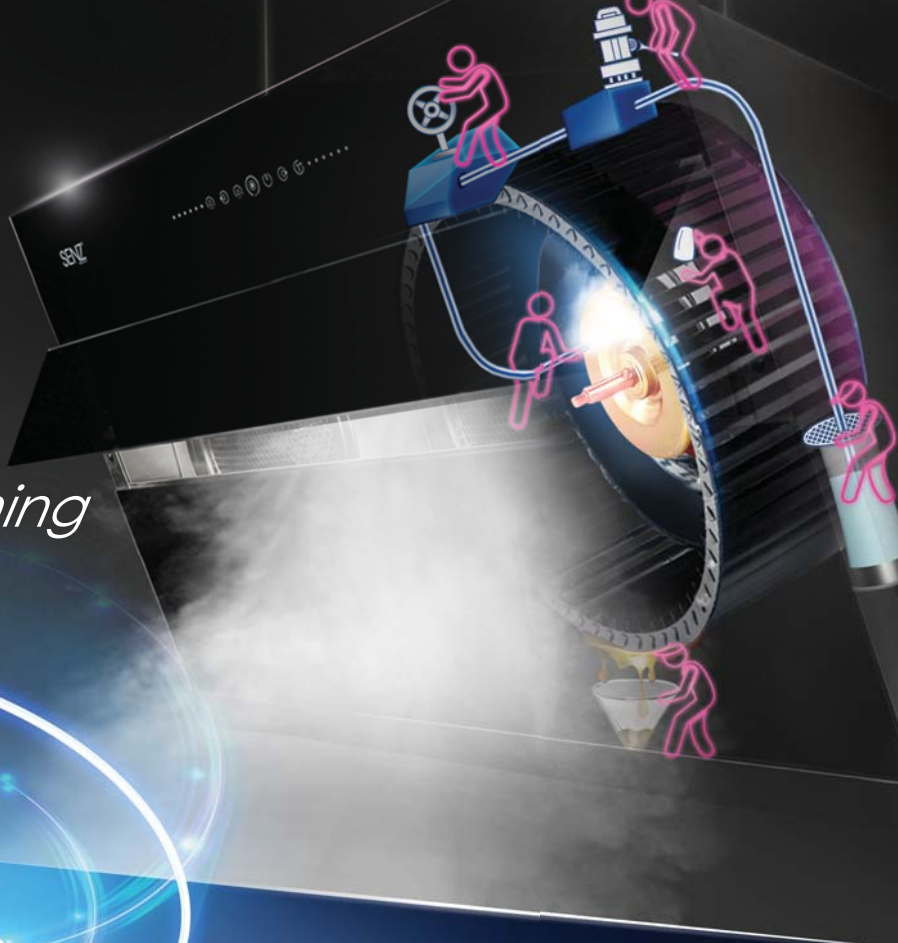

SENZ[®]
GERMANY

intelClean™
Intelligent Cleaning

Tri-Ringz
Gas Hob

Strong Flames

multiCooker

Powerful Cooking

MINIMALIST SIMPLICITY MEETS MODERN PRACTICALITY

Form and function never looked this captivating. Marvel at the sleek finishing that complements any modern kitchen. Paired with state-of-the-art features that enhance your culinary pleasure. Top these with low energy usage rate as low as of 20¢ per hour, user-friendly operation and excellent after-sales service, little wonder that SENZ MultiCooker is the choice for discerning homemakers.