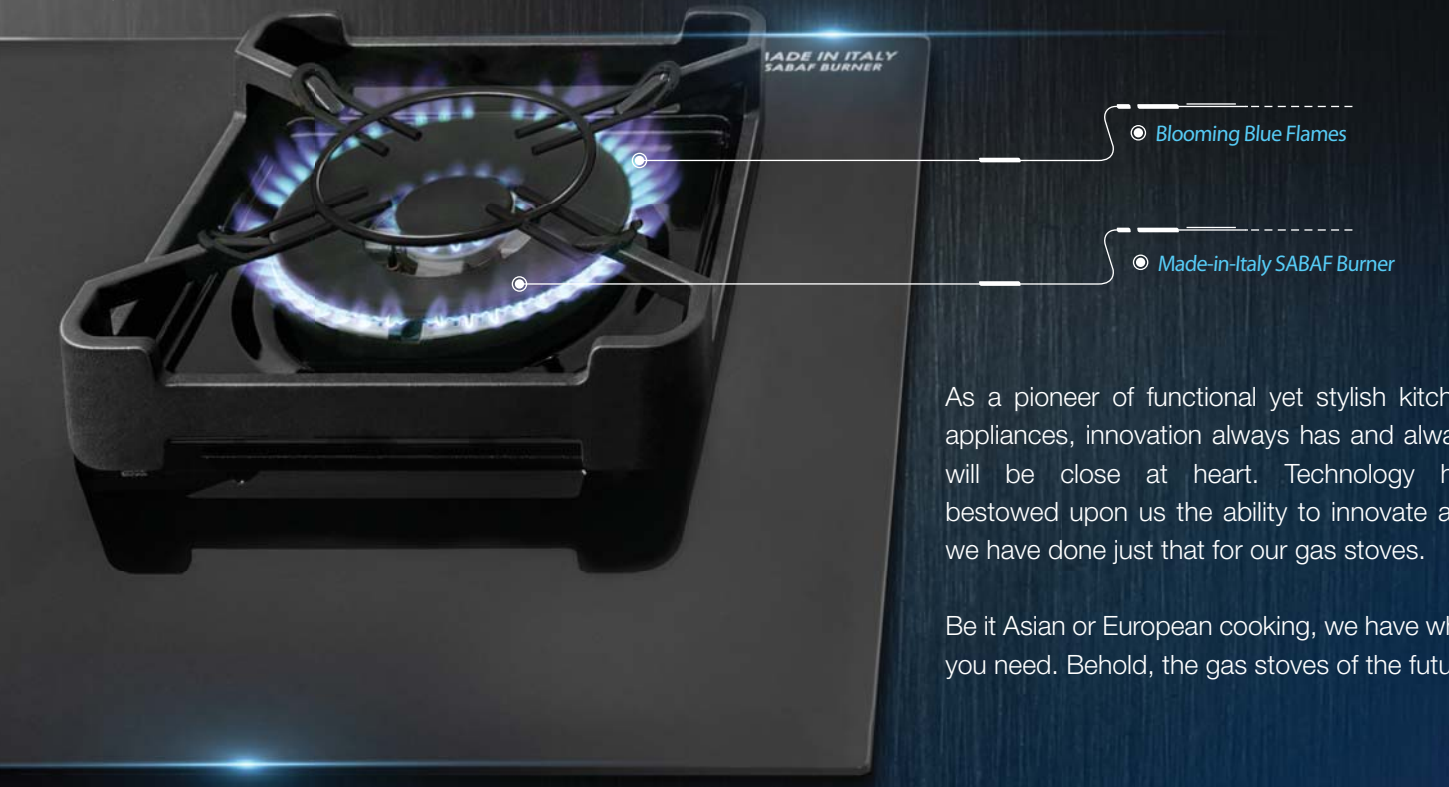

SENZ SZ-GS128i
Made-in-Italy SABAF Twin Burner Gas Stove

As a pioneer of functional yet stylish kitchen appliances, innovation always has and always will be close at heart. Technology has bestowed upon us the ability to innovate and we have done just that for our gas stoves.

Be it Asian or European cooking, we have what you need. Behold, the gas stoves of the future.

LATEST

SENZ SZ-GS388 Tri-Ringz Twin Burner Gas Stove

Retail Price: EM: RM1,699 WM: RM1,499