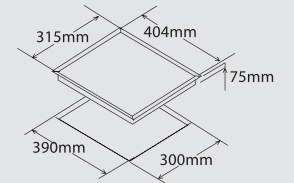

Dimension

Plug Used

SENZ SZ-VRC338 Vertical Double Ceramic Cooker

Retail Price: EM: RM1599 WM: RM1399