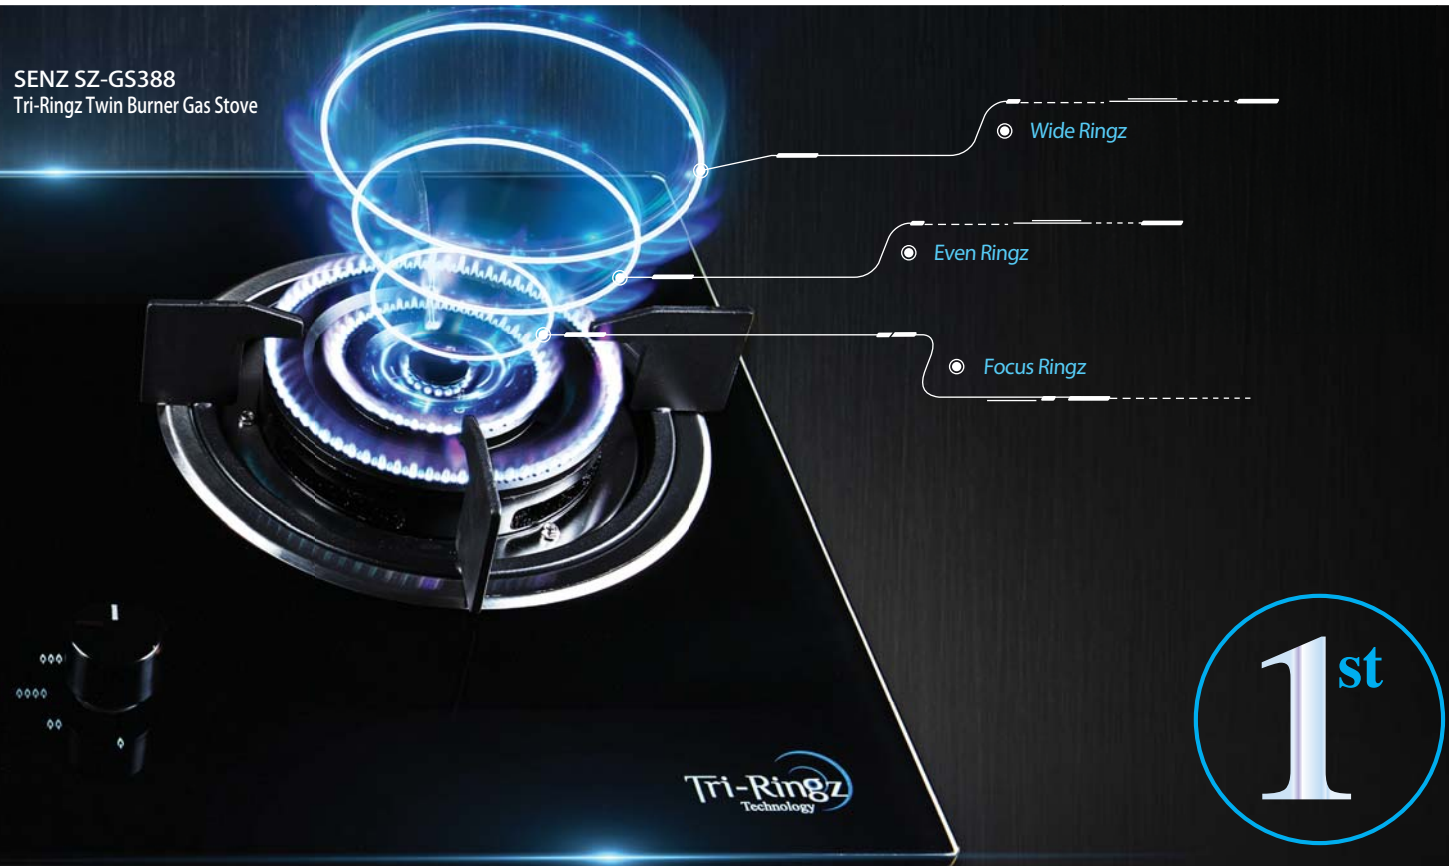

Suit for all cookware materials

Dimension

Plug Used

SENZ SZ-VRC338 Vertical Double Ceramic Cooker

Retail Price: EM: RM1599 WM: RM1399

- Glass Panel : Heat resistance ceramic glass
- Button Design : Touch control system, LED display
- Function : Cook, stir-fry, steam, stew, barbeque, grille, simmer, roast
- Power Supply : 220 - 240V - 50 / 60Hz
- Standby Electricity : 2W
- Cooking Zone : 2
- Cooking Range : Top Zone: 1800W, Bottom Zone: 1200W
- Heat Adjustment : 1 - 9 level (Top zone)
1 to 6 level (Bottom zone)
- Timer : 99 minutes
- Auto-Cut Off : 120 minutes
- Electronic overheating protection
- Free Standing or Built-in
- Product Features:
 - Vertical design suitable for island or open kitchen concept

1st

First in Malaysia

Triple Rings For Three Times The Control

The SENZ Tri-Ringz Gas Hob features triple ring burners where each ring's flame is adjustable and controllable on its own. You can decide the heat intensity and amount of rings needed based on your chosen cookware, cooking method & what you're cooking. Truly elevating your cooking experience!