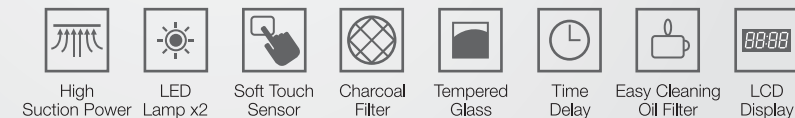

Dimension

Installation fees is NOT included for all the price stated above & price is subject to change without prior notice