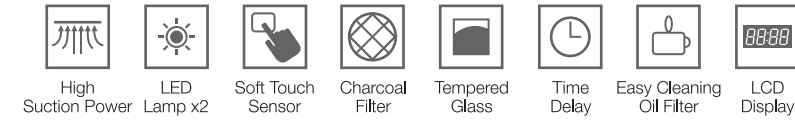

Dimensions

Installation fees is NOT included for all the price stated above & price is subject to change without prior notice

- Elegant and stylish design with 6mm WHITE tempered glass which makes it very easy to clean
- Suction power: 1300 m3/h
- Washable 6 layers aluminum filters and oil cup
- Side button design with enhance easy operation
- Modern and stylish touch control design with easy operation and with timer functions
- Exhaust / recirculation option
- Twin carbon filter
- 3 speeds power
- 3 meters aluminum hose
- Stainless Steel wall cap
- LED lights
- Hose dimension: 160mm
- Recommended installation height from gas hob: 400mm ~ 500mm
- Recommended installation height from electric hob: 300mm ~ 450mm

Dimension

- Elegant and stylish design with 6mm black tempered glass which makes it very easy to clean
- Suction power: 1300 m3/h
- Washable 6 layers aluminum filters and oil cup
- Side button design with enhance easy operation
- Modern and stylish touch control design with easy operation and with timer functions
- Exhaust / recirculation option
- Twin carbon filter
- 3 speeds power
- 3 meters aluminum hose
- Stainless Steel wall cap
- LED lights
- Hose dimension: 160mm
- Recommended installation height from gas hob: 400mm ~ 500mm
- Recommended installation height from electric hob: 300mm ~ 450mm