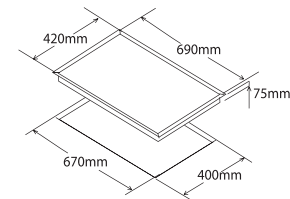

FEATURED PRODUCT **SENZ SZ-RC220 MultiCooker**

Retail Price: **EM: RM2699 WM: RM2499**

- Glass Panel : Germany SCHOTT CERAN®
- Heating Element : Germany EGO
- Glass Size : 690mm x 420mm
- Function : Cook, stir-fry, steam, stew, barbeque, grille, simmer, roast
- Power Supply : 220 - 240V - 50 / 60Hz
- Standby Electricity : 4W
- Cooking Zone : 4
- Cooking Range : Left and Right Zone: 0W - 2200W, Inner Zone: 0W - 1000W, Outer Zone: 0W - 2200W
- Timer : 1440 minutes (24 hours)
- Heat Adjustment : 0 - 12 level
- Casing : Conceal casing
- Button Design : Touch button
- Auto-Cut Off : 60 minutes
- Electronic overheating protection
- Free Standing or Built-in

Product Features:

- Highest cooking of up to Power 12, reach up to 574°C within 10 minutes
- Hourly electric consumption as low as RM 0.20 per hour*

Suit for all cookware materials

Dimension

Plug Used

LATEST TECHNOLOGY **SENZ SZ-RC288i Trio Zone MultiCooker**

Retail Price: **EM: RM3199 WM: RM2999**

- Glass Panel : Germany SCHOTT CERAN®
- Heating Element : Germany EGO
- Glass Size : 750mm x 420mm
- Function : Cook, stir-fry, steam, stew, barbeque, grille, simmer, roast
- Power Supply : 220 - 240V - 50 / 60Hz
- Standby Electricity : 4W
- Cooking Zone : 6
- Cooking Range : Left and Right Zone: 0W - 2300W, Inner Zone: 0W - 800W, Middle Zone: 0W - 1600W, Outer Zone: 0W - 2300W
- Timer : 1440 minutes (24 hours)
- Heat Adjustment : 0-13 level, Pre-set heat level: Low, Medium, High
- Casing : Conceal and physical separation casing
- Button Design : Special luminous touch button
- Auto-Cut Off : 60 minutes
- Electronic overheating protection
- Free Standing or Built-in

Suit for all cookware materials

Dimension

Plug Used

Remarks: When 'E1' appeared, it mean the supply voltage was either too high (over 240V) or too low (below 220V). In this stage all the functions will be disable except for 'ON / OFF' button.